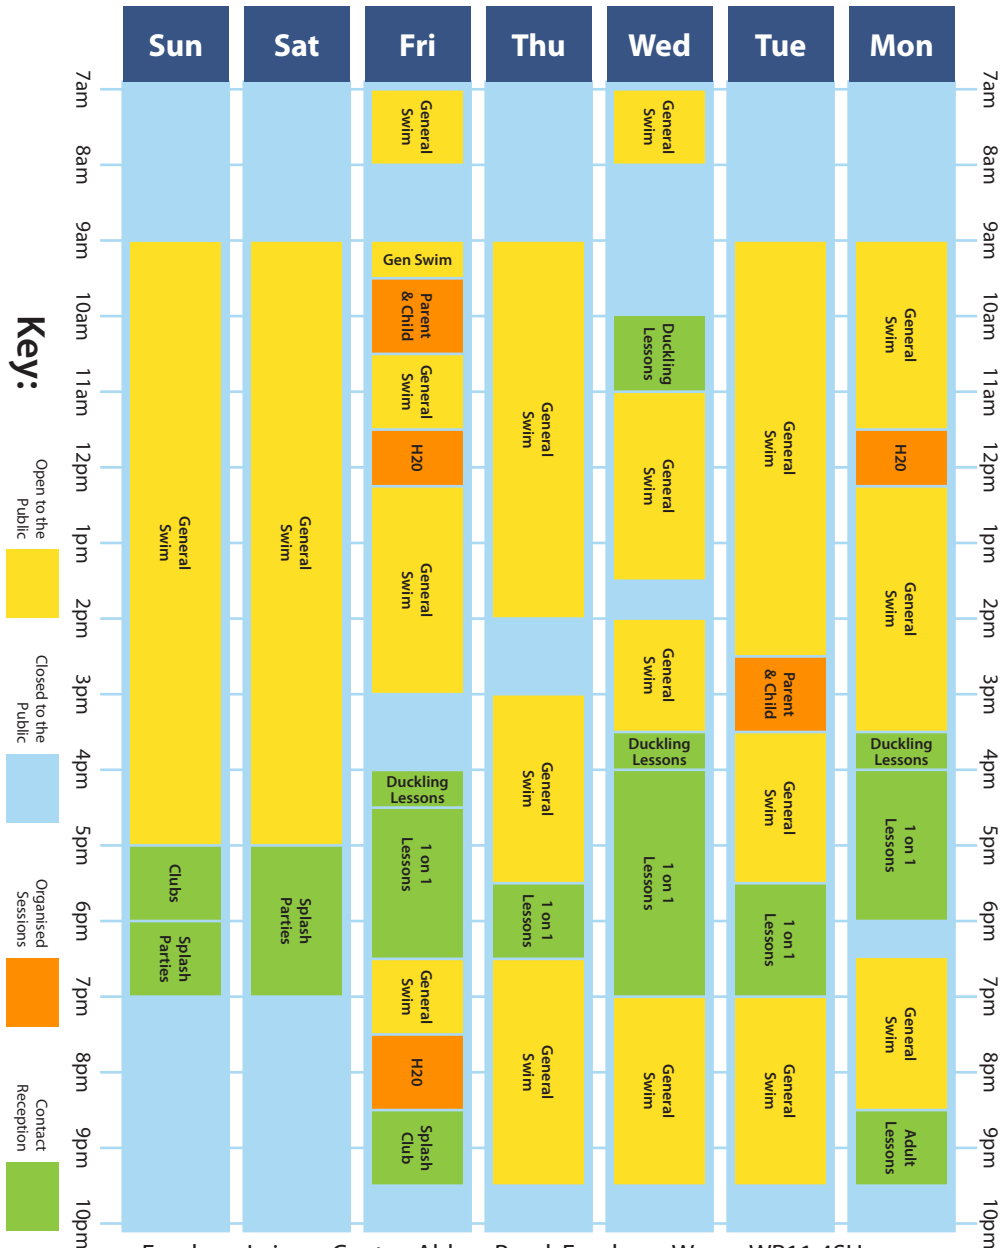

Hol Swim Timetable

Studio Pool

Key:

Open to the Public

Closed to the Public

Organised Sessions

Contact Reception

Evesham Leisure Centre, Abbey Road, Evesham, Worcs, WR11 4SU

T 01386 444212 • E info@wychavonleisure.co.uk • W www.wychavonleisure.co.uk